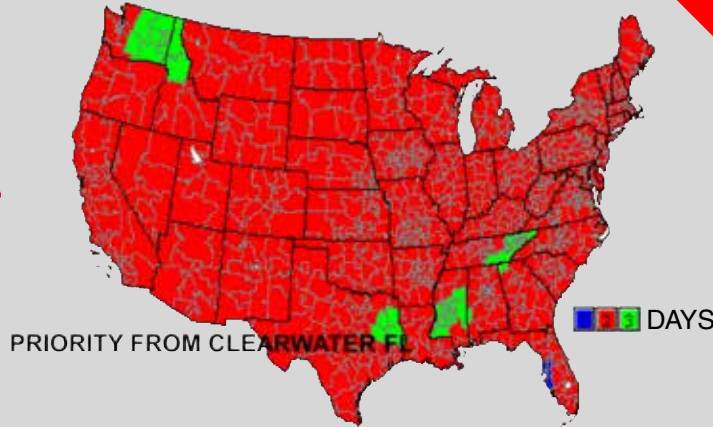

Freight Information

Low cost air and ground shipments available world wide. Guaranteed service available (restrictions apply to select zip codes.) One Call to Hercules® Sealing Products gets you top quality seal and repair products, cost saving freight rates, and a wide variety of delivery services to save you time and money! Hercules® pays the dimensional weight charges for air US shipments on boxes up to 13" cubed (additional accessorial charges may apply).

United States Postal Service Priority Flat-Rate Options

If It Fits, It Ships for One Low Rate - Anywhere in the Continental United States!

The United States Postal Services is available as a delivery option for all domestic locations. Your flat-rate options are as follows: Small padded envelope, medium and large boxes. When placing your order online at www.HerculesUS.com the envelope or box that would best fit your shipment size will appear on the Shipping and Payment screen. Orders placed via phone or fax will be determined by your regional sales representative. **Shipments placed by 1pm EST will ship the same day.**

$8.50*

Priority Flat-Rate Envelope
12-1/2 x 9-1/2 or
8-5/8 x 5-3/8 x 1-5/8

$14.50*

Priority Flat-Rate
Medium Box
11" x 8 1/2" x 5 1/2"