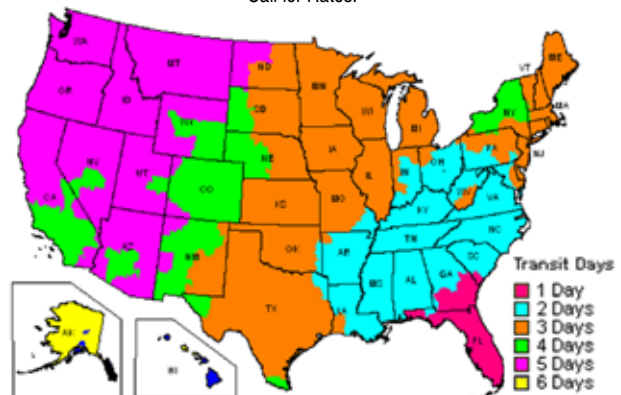

8LBS. AND UP - PUBLISHED FEDEX RATES

UPS GROUND TRANSIT MAP

Call for Rates.

FEDEX GROUND TRANSIT MAP

Call for Rates.

Order Cut-Off Times

At Hercules, we understand the importance of getting your equipment fixed fast! Therefore, it is imperative that you receive your shipments on-time. Orders placed by the following cut-off times will ship the same day. All cut-off times are based on Eastern Time Zone.

| Order Cut-Off Times | Freight Carriers |
|---------------------|---------------------------------------|
| 1:00 pm | United States Postal Service |
| 3:30 pm | Ground (UPS and FedEx - excluding FL) |
| 3:30 pm | LTL Truck Carriers |
| 3:30 pm | 3-Day Select (UPS and FedEx) |
| 3:30 pm | International (FedEx Intl. and DHL) |
| 5:00 pm | FedEx Next Day Air |
| 3:30 pm | Florida Ground (UPS and FedEx) |
| 5:00 pm | 2nd Day Air FedEx |
| 6:30 pm | UPS Next Day Air |
| 6:30 pm | 2nd Day Air UPS |