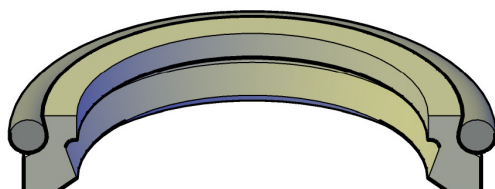

STYLE MSWXE-T SNAP-IN WIPERS

MSWXE-T is a two piece single acting wiper which consists of a PTFE ring and an O-Ring energizer. This unique style provides low friction, free stick-slip, and a high sliding speed.

SEAL INFORMATION	
MATERIAL	PTFE/NBR
TEMPERATURE RANGE	-22° TO +220° F

PART NUMBER	E ROD DIAMETER	G HOUSING DIAMETER	F THROAT DIAMETER	D GROOVE WIDTH	LIST PRICE
MSWXE-20X27.6X4.2T	20.00	27.60	21.50	4.20	\$5.36
MSWXE-25X32.6X4.2T	25.00	32.60	26.50	4.20	\$6.85
MSWXE-30X37.6X4.2T	30.00	37.60	31.50	4.20	\$7.59
MSWXE-40X48.8X6.3T	40.00	48.80	41.50	6.30	\$10.12
MSWXE-45X53.8X6.3T	45.00	53.80	46.50	6.30	\$14.29
MSWXE-50X58.8X6.3T	50.00	58.80	51.50	6.30	\$14.44
MSWXE-60X68.8X6.3T	60.00	68.80	61.50	6.30	\$16.53
MSWXE-63X71.8X6.3T	63.00	71.80	64.50	6.30	\$16.68
MSWXE-65X73.8X6.3T	65.00	73.80	66.50	6.30	\$16.68
MSWXE-70X82.2X8.1T	70.00	82.20	72.00	8.10	\$22.85
MSWXE-75X87.2X8.1T	75.00	87.20	77.00	8.10	\$27.10
MSWXE-80X92.2X8.1T	80.00	92.20	82.00	8.10	\$28.51
MSWXE-85X97.2X8.1T	85.00	97.20	87.00	8.10	\$29.85
MSWXE-100X112.2X8.1T	100.00	112.20	102.00	8.10	\$32.53
MSWXE-110X122.2X8.1T	110.00	122.20	112.00	8.10	\$38.19
MSWXE-120X132.2X8.1T	120.00	132.20	122.00	8.10	\$43.10
MSWXE-125X137.2X8.1T	125.00	137.20	127.00	8.10	\$43.25
MSWXE-130X142.2X8.1T	130.00	142.20	132.00	8.10	\$43.33
MSWXE-135X147.2X8.1T	135.00	147.20	137.00	8.10	\$48.24
MSWXE-140X156X9.5T	140.00	156.00	142.50	9.50	\$92.76
MSWXE-150X166X9.5T	150.00	166.00	152.50	9.50	\$95.36
MSWXE-160X176X9.5T	160.00	176.00	162.50	9.50	\$98.04
MSWXE-165X181X9.5T	165.00	181.00	167.50	9.50	\$104.07
MSWXE-170X186X9.5T	170.00	186.00	172.50	9.50	\$104.67
MSWXE-175X191X9.5T	175.00	191.00	177.50	9.50	\$107.72
MSWXE-180X196X9.5T	180.00	196.00	182.50	9.50	\$109.95