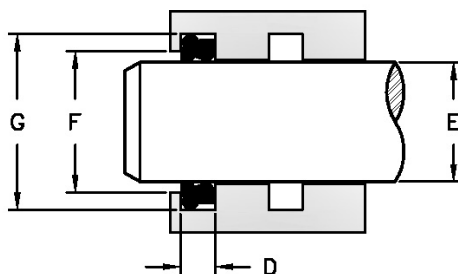

STYLE MSWXE-T SNAP-IN WIPERS

MSWXE-T is a two piece single acting wiper which consists of a PTFE ring and an O-Ring energizer. This unique style provides low friction, free stick-slip, and a high sliding speed.

SEAL INFORMATION	
MATERIAL	PTFE/NBR
TEMPERATURE RANGE	-22° TO +220° F

PART NUMBER	E ROD DIAMETER	G HOUSING DIAMETER	F THROAT DIAMETER	D GROOVE WIDTH	LIST PRICE
MSWXE-20X27.6X4.2T	20.00	27.60	21.50	4.20	\$5.36
MSWXE-25X32.6X4.2T	25.00	32.60	26.50	4.20	\$6.85
MSWXE-30X37.6X4.2T	30.00	37.60	31.50	4.20	\$7.59
MSWXE-40X48.8X6.3T	40.00	48.80	41.50	6.30	\$10.12
MSWXE-45X53.8X6.3T	45.00	53.80	46.50	6.30	\$14.29
MSWXE-50X58.8X6.3T	50.00	58.80	51.50	6.30	\$14.44
MSWXE-60X68.8X6.3T	60.00	68.80	61.50	6.30	\$16.53
MSWXE-63X71.8X6.3T	63.00	71.80	64.50	6.30	\$16.68
MSWXE-65X73.8X6.3T	65.00	73.80	66.50	6.30	\$16.68
MSWXE-70X82.2X8.1T	70.00	82.20	72.00	8.10	\$22.85
MSWXE-75X87.2X8.1T	75.00	87.20	77.00	8.10	\$27.10
MSWXE-80X92.2X8.1T	80.00	92.20	82.00	8.10	\$28.51
MSWXE-85X97.2X8.1T	85.00	97.20	87.00	8.10	\$29.85
MSWXE-100X112.2X8.1T	100.00	112.20	102.00	8.10	\$32.53
MSWXE-110X122.2X8.1T	110.00	122.20	112.00	8.10	\$38.19
MSWXE-120X132.2X8.1T	120.00	132.20	122.00	8.10	\$43.10
MSWXE-125X137.2X8.1T	125.00	137.20	127.00	8.10	\$43.25
MSWXE-130X142.2X8.1T	130.00	142.20	132.00	8.10	\$43.33
MSWXE-135X147.2X8.1T	135.00	147.20	137.00	8.10	\$48.24
MSWXE-140X156X9.5T	140.00	156.00	142.50	9.50	\$92.76
MSWXE-150X166X9.5T	150.00	166.00	152.50	9.50	\$95.36
MSWXE-160X176X9.5T	160.00	176.00	162.50	9.50	\$98.04
MSWXE-165X181X9.5T	165.00	181.00	167.50	9.50	\$104.07
MSWXE-170X186X9.5T	170.00	186.00	172.50	9.50	\$104.67
MSWXE-175X191X9.5T	175.00	191.00	177.50	9.50	\$107.72
MSWXE-180X196X9.5T	180.00	196.00	182.50	9.50	\$109.95